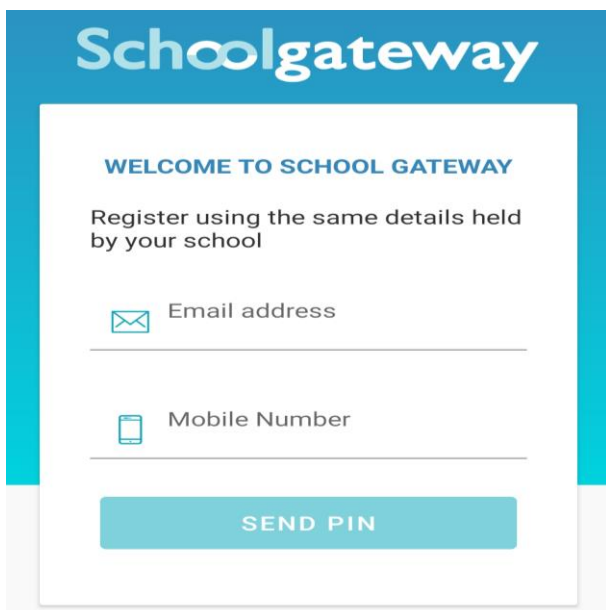

School Gateway App

School Gateway – the easiest way to interact with school

You will need to download the School Gateway Application from the Play Store for Android or App Store for I-Phone.

You will then need to sign up with the same email address you have provided the school with.