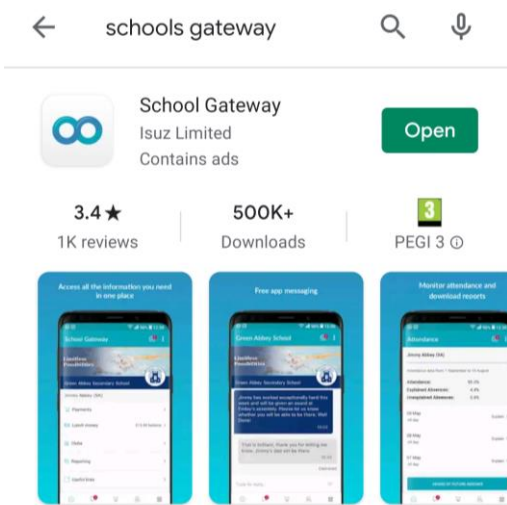

School Gateway App

School Gateway – the easiest way to interact with school

You will need to download the School Gateway Application from the Play Store for Android or App Store for I-Phone.

You will then need to sign up with the same email address you have provided the school with.