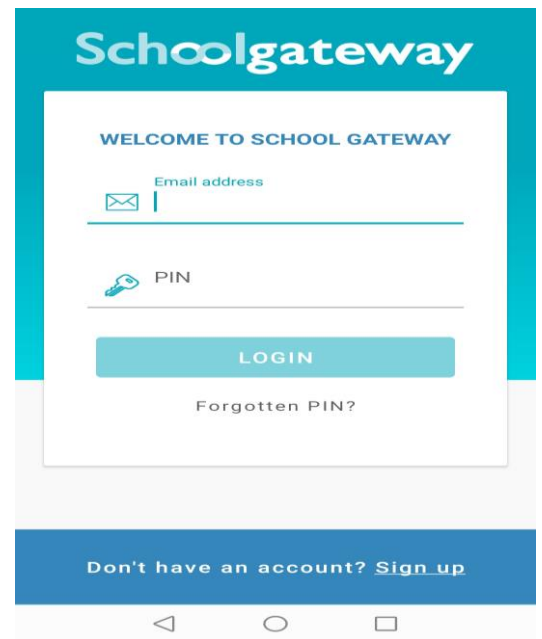

School Gateway App

School Gateway – the easiest way to interact with school

You will need to download the School Gateway Application from the Play Store for Android or App Store for I-Phone.

You will then need to sign up with the same email address you have provided the school with.

You will also be asked for your mobile number. You will be sent a Pin and will be able to log in to your account to be able to pay dinner money.